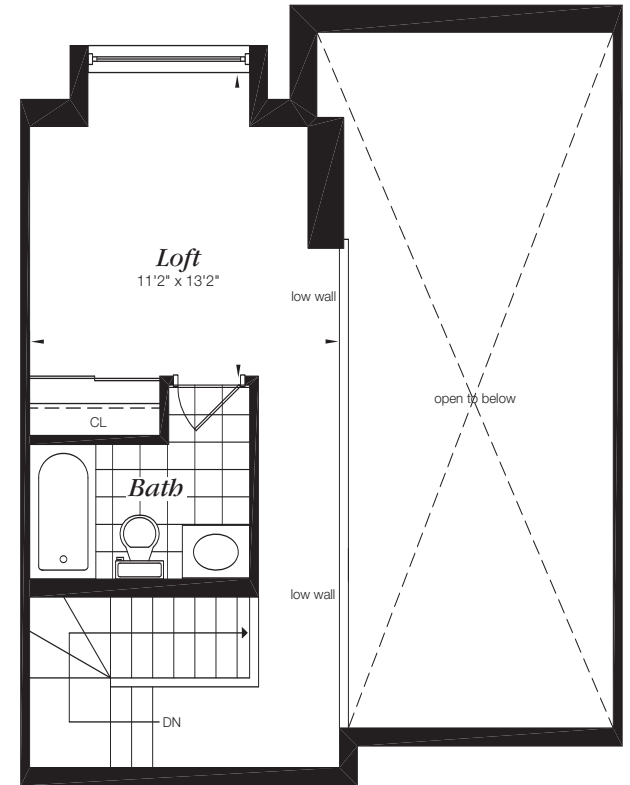

The **Sycamore** 1125 SQ. FT. 1 Bedroom plus Den with Loft, 2 Baths (Including 65 SQ. FT. Terrace) DL-1B+d

Wildewood

Optional powder room

Main level

Loft

Laundry and HWT location with optional powder room