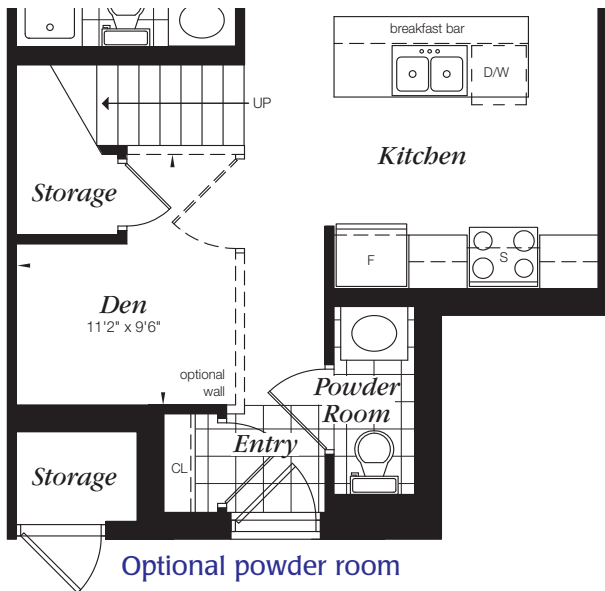

The **Sycamore** 1125 SQ. FT. 1 Bedroom plus Den with Loft, 2 Baths (Including 65 SQ. FT. Terrace) DL-1B+d

Wildewood

Optional powder room

Main level

Loft

Laundry and HWT location with optional powder room