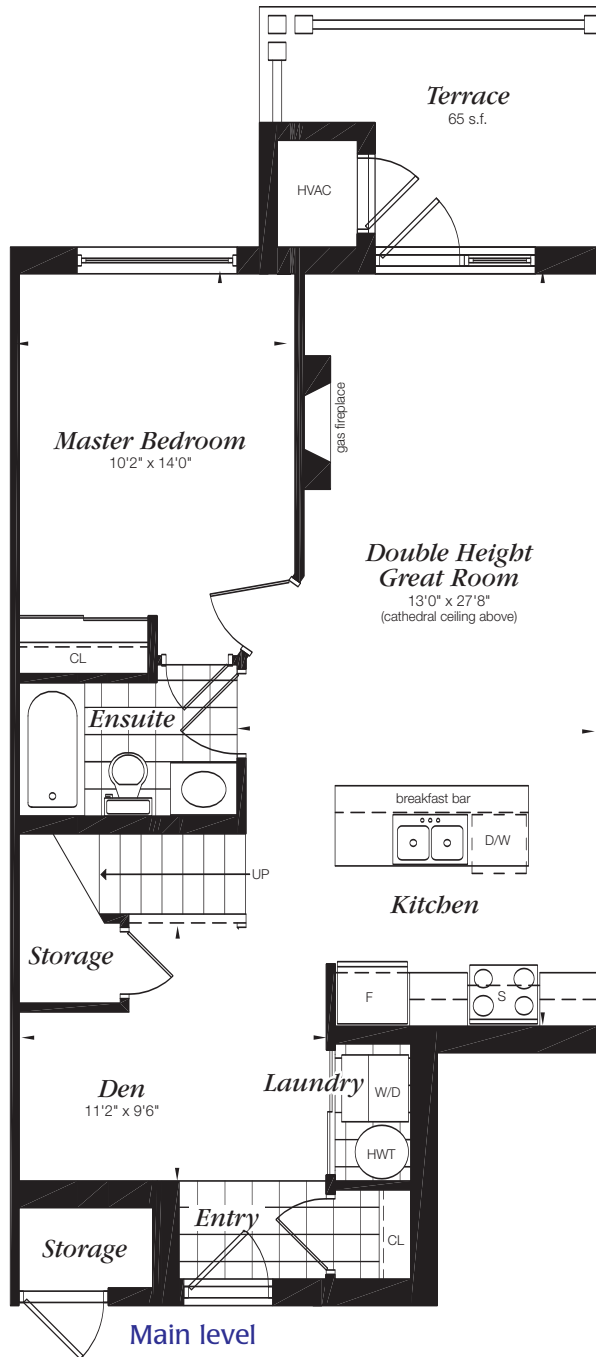

The **Sycamore** 1125 SQ. FT. 1 Bedroom plus Den with Loft, 2 Baths (Including 65 SQ. FT. Terrace) DL-1B+d

Wildewood

Optional powder room

Main level

Loft

Laundry and HWT location with optional powder room