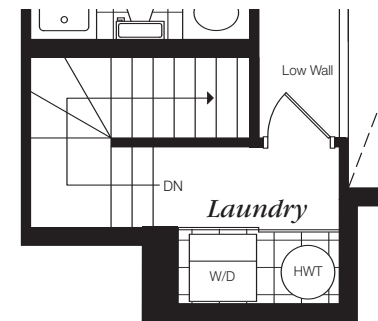

The **Sycamore** 1125 SQ. FT. 1 Bedroom plus Den with Loft, 2 Baths (Including 65 SQ. FT. Terrace) DL-1B+d

Wildewood

Optional powder room

Main level

Loft

Laundry and HWT location with optional powder room