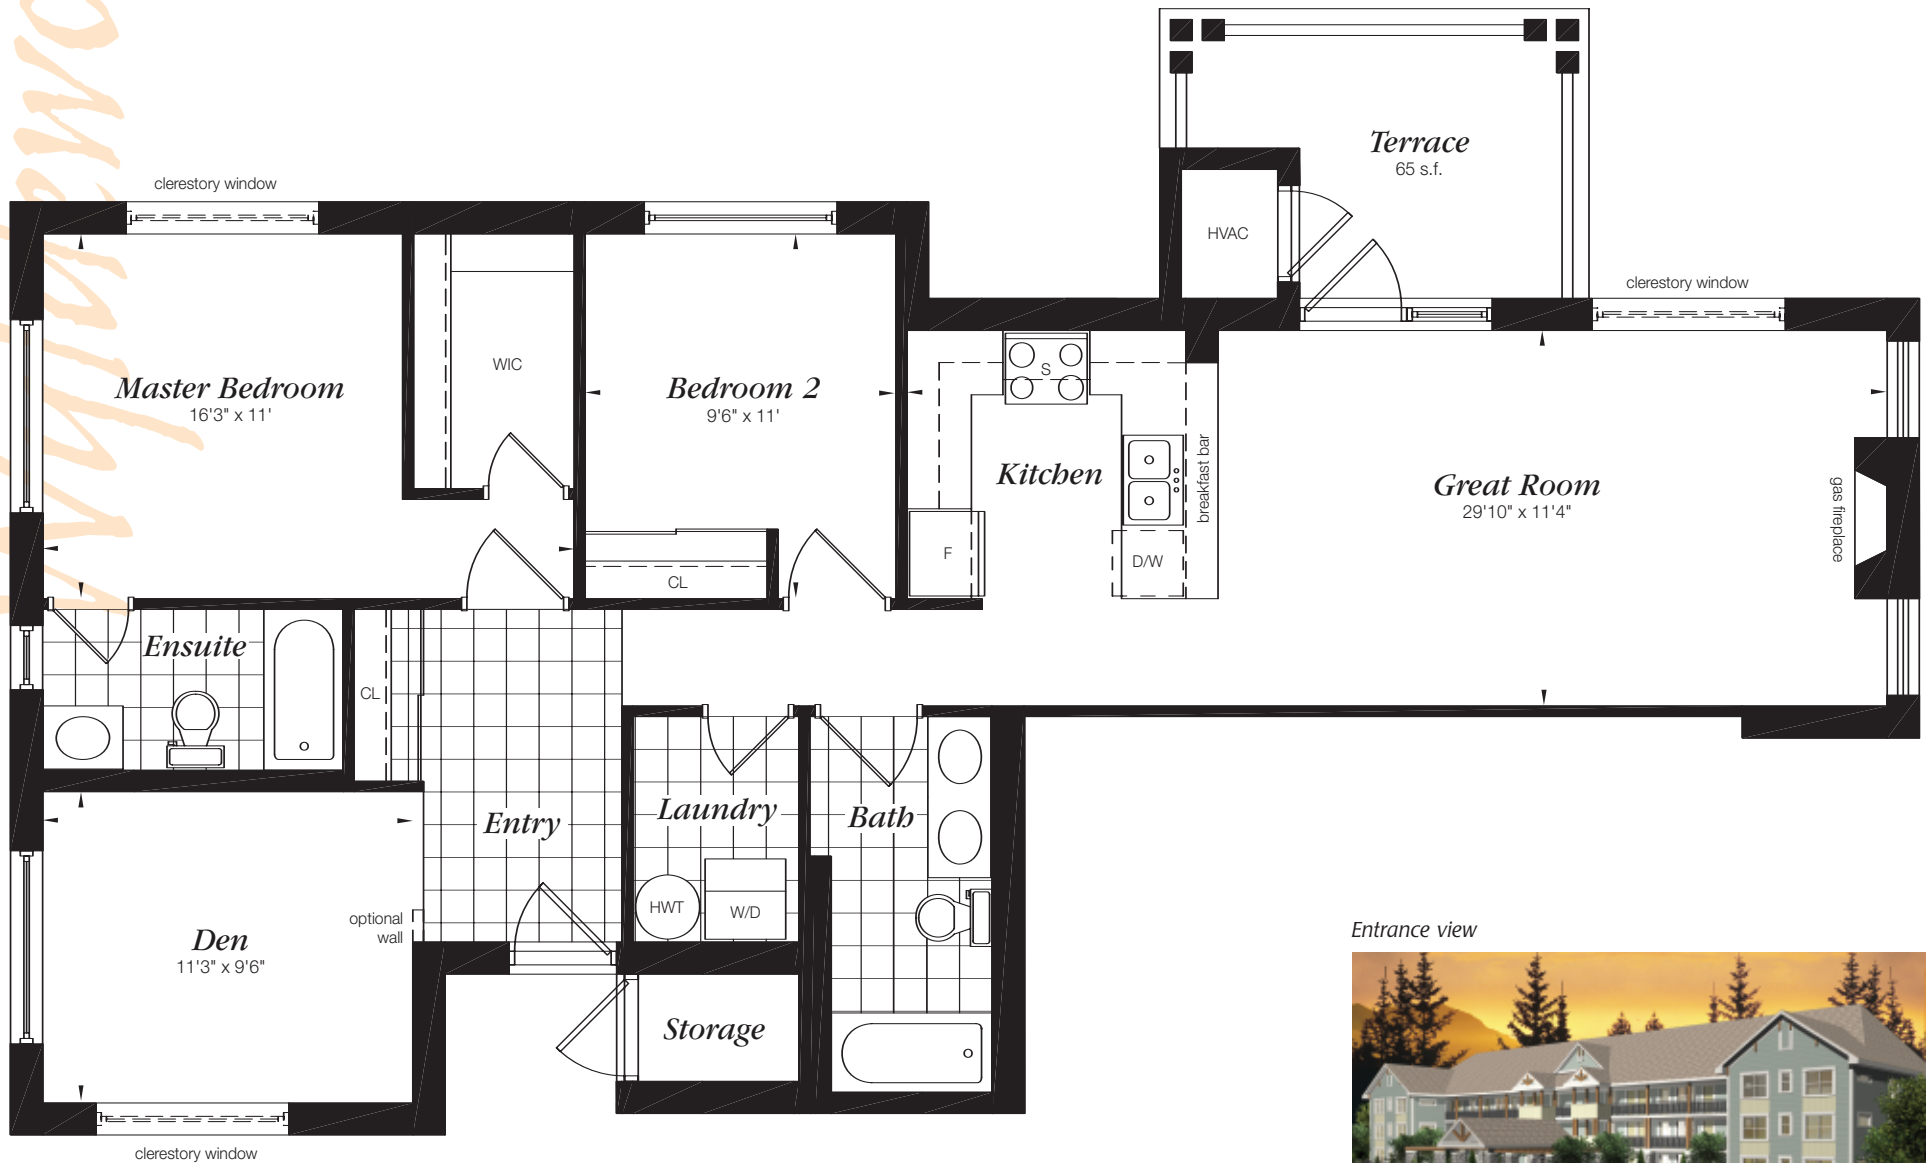

The **Hawthorn** 1235 SQ. FT. 2 Bedrooms plus Den, 2 Baths (Including 65 SQ. FT. Terrace) A-2B+d

Entrance view

Prices and specifications are subject to change without notice. E. & O. E. Artists concepts.