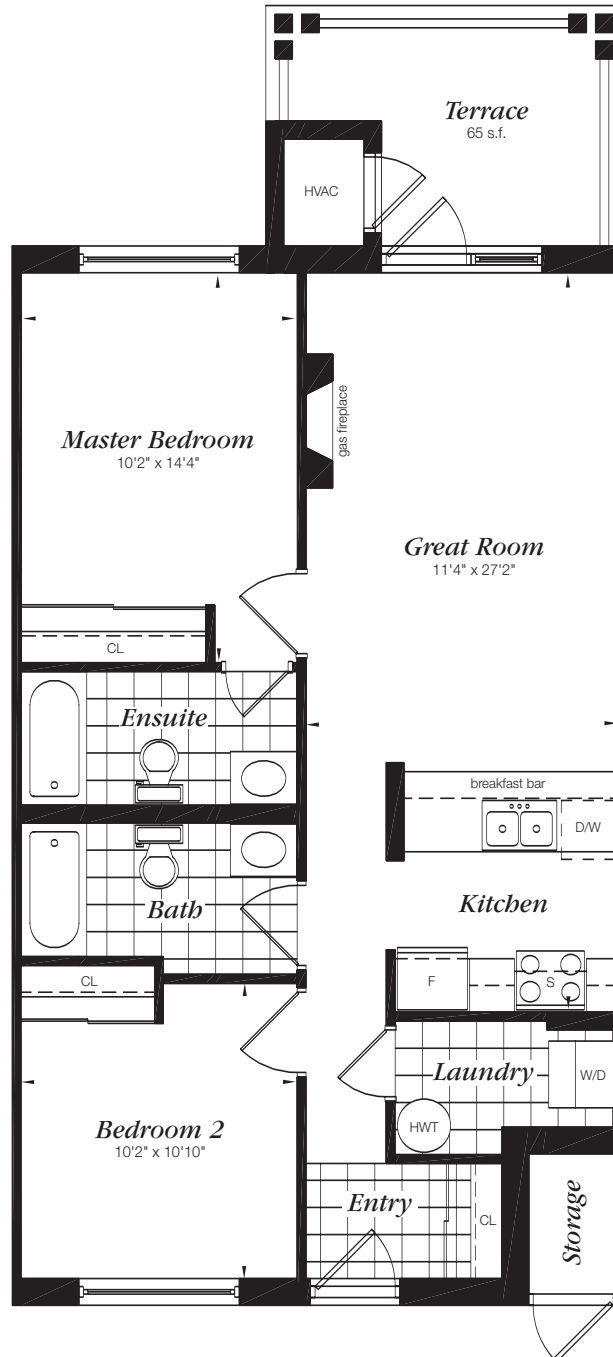

Waldenwood

The Cedar 930 SQ. FT. 2 Bedrooms, 2 Baths (Including 65 SQ. FT. Terrace) C-2B

Entrance view

Prices and specifications are subject to change without notice. E. & O. E. Artists concepts.