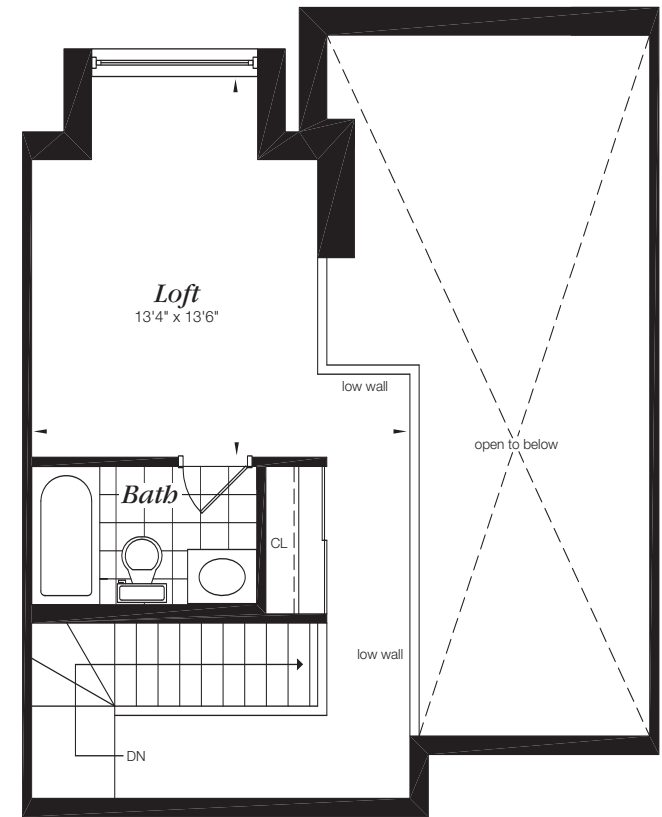

Wildewood

The **Balsamwood** 1270 SQ. FT. 2 Bedrooms with Loft, 2 Baths (Including 65 SQ. FT. Terrace) CL-2B

Loft

HWT location with optional powder room