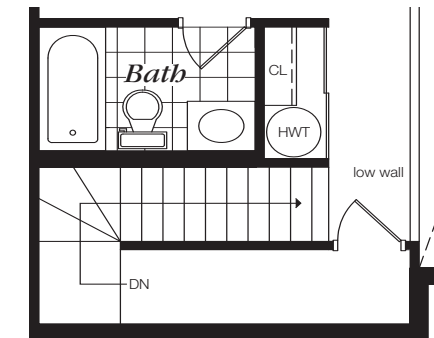

Wildewood

The **Balsamwood** 1270 SQ. FT. 2 Bedrooms with Loft, 2 Baths (Including 65 SQ. FT. Terrace) CL-2B

Loft

HWT location with optional powder room