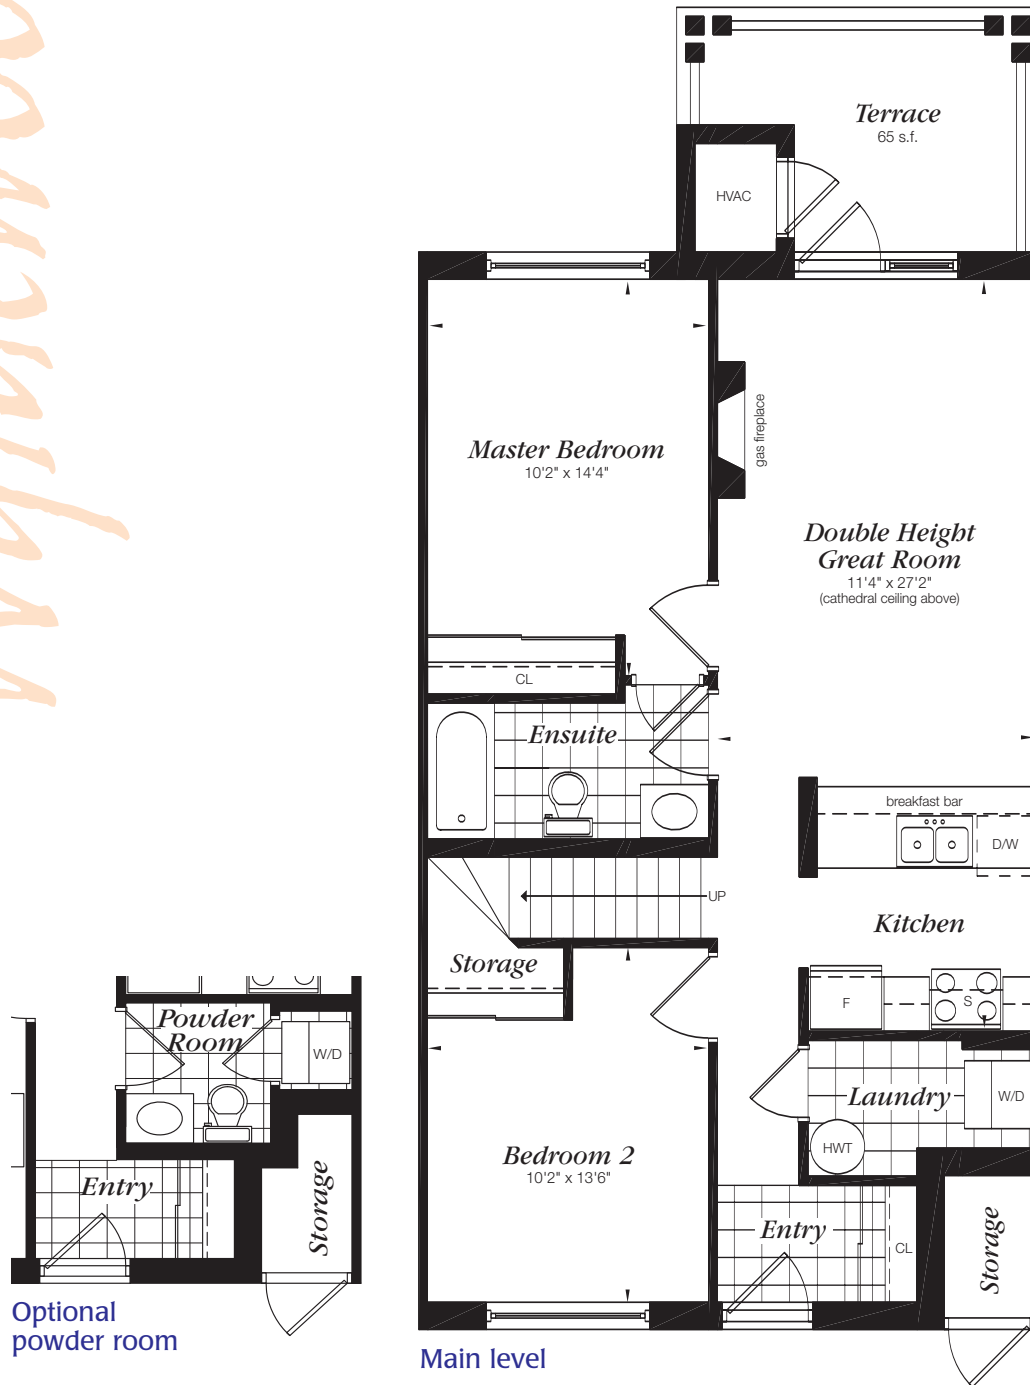

Wildewood

The **Balsamwood** 1270 SQ. FT. 2 Bedrooms with Loft, 2 Baths (Including 65 SQ. FT. Terrace) CL-2B

Loft

HWT location with optional powder room