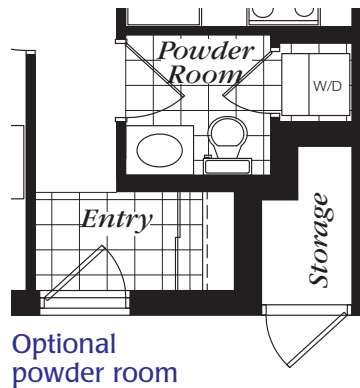

Wildewood

The **Balsamwood** 1270 SQ. FT. 2 Bedrooms with Loft, 2 Baths (Including 65 SQ. FT. Terrace) CL-2B

Loft

HWT location with optional powder room